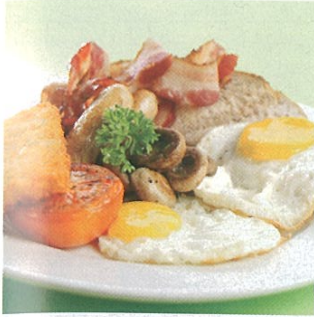

# NEW OUTLETS FOR DOME

Perfect for those lazy afternoons to catch up with your favourite book or over conversations with friends, Dome's new outlets at Marina Square and Paragon come with a spacious dining area as well as scenic alfresco seating. Known for its fine food, fine wines, quality coffee and premium cakes, don't forget to try its signature food like Focaccia Gourmet Sandwiches, Dome Gourmet Pie, Caesar Salad and complete your meal with Dome's range of excellent gourmet coffee.